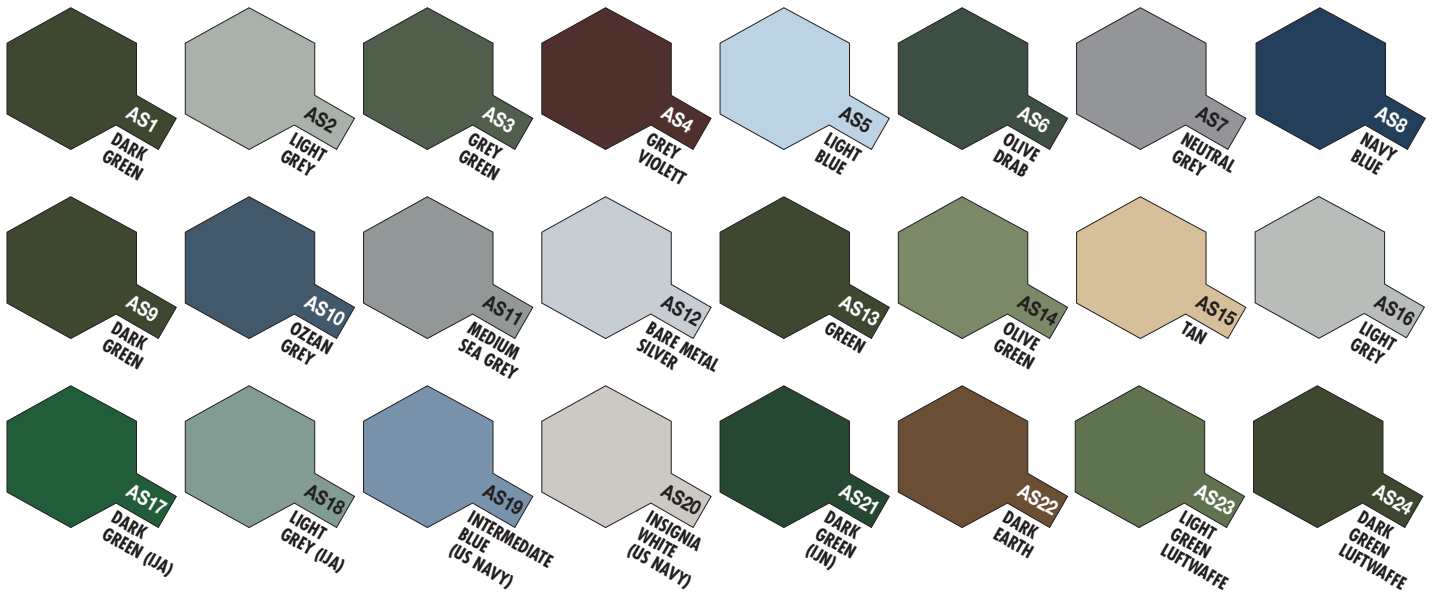

Spray Paints for Aircraft

AS Farbtafel / Colortable